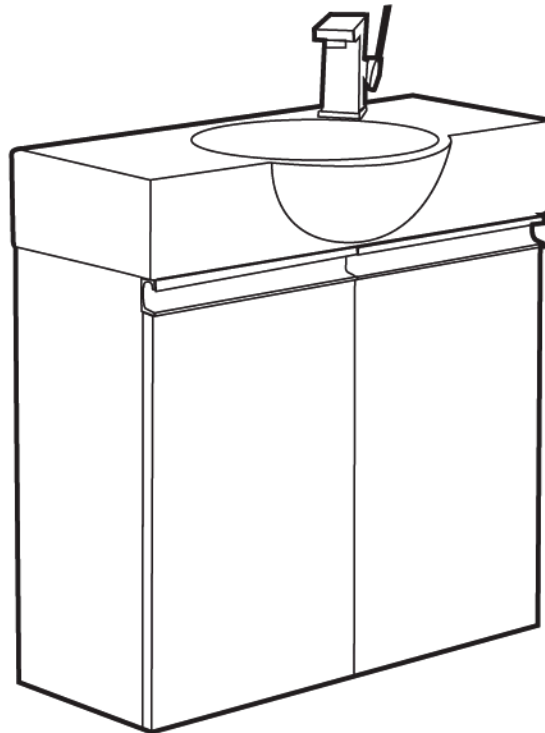

KIT DE MUEBLE CON LAVABO Y ESPEJO VENECIA

SET OF CABINET, WASHBASIN AND MIRROR VENECIA

ENSEMBLE MEUBLE, VASQUE ET MIRROR VENECIA

REF. 10.006

600x250x500

ref. L

5x12 mm.

4x

ref. B

10x

ref. P1

2x

ref. T

4x16 mm.

8x

ref. Q

# 1

①	1x	552x221 mm.
②	1x	552x70 mm.
③	1x	500x221 mm.
④	1x	552x160 mm.
⑤	1x	500x221 mm.
⑥	1x	290x497 mm.